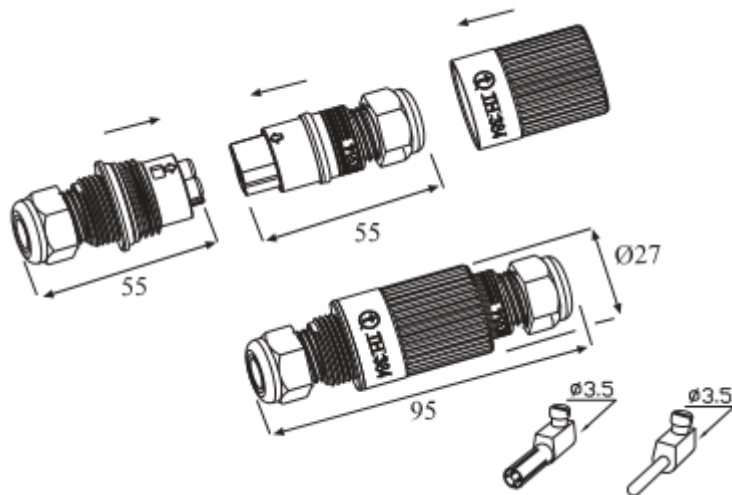

View 1

View 2

TeePlug 2 Pole Adaptor **For Figure of 8 Cable for Speedy Installation of Temporary Lighting**

This connector features innovation, safety and reliability. The installation time is reduced to a minimum and the security is guaranteed because of IP65 degree of protection, dust and water are no longer a problem.

Features and Benefits

- **Components are keyway coded to ensure correct assembly.**
- **Threaded locking nut guarantees maximum safe locking between plug and socket.**
- **Quick and simple to install to improve production and increase safety.**
- **Temperature range of -20C to +125C.**
- **Grey Colour available on request.**
- **Waterproof (IP65)**

Applications

- Ship Building & Ship Repair
- Construction
- Tunnelling
- Railways

Diagram

Specification

Number of Poles	2
Body Material	PA66/TPE/SEBS
IP Rating	65
Min Conductor Size (Sq mm)	0.5
Max Conductor Size (Sq mm)	1.5
Max Current (A)	17.5
Max Voltage (V)	450
Minimum Temp Rating	-40C
Max Temp Rating	125C
Minimum Cable Diameter (mm)	7
Maximum Cable Diameter (mm)	12
Series	TH370
Temperature "T" Rating	T85

Product Code

TeePlug 2 Pole Adaptor	Product Code:	IV/THB/384/P2A
------------------------	---------------	----------------

IVIC LTD

4 Winchester Drive
South West Industrial Estate
Peterlee
Co. Durham
SR8 2RJ
www.ivicltd.com