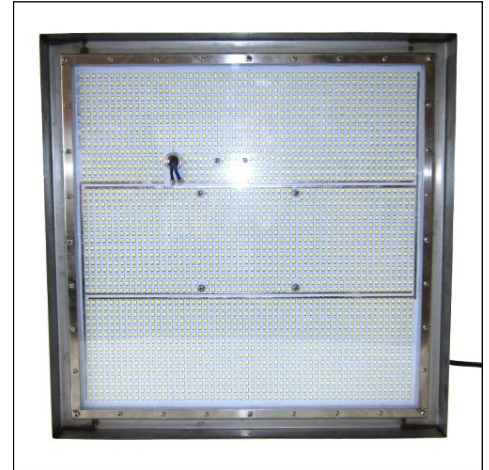

## CANOPUS SERIES 480W LED High Bay Flood Light

The 480W LED High Bay is a direct replacement for 1000W Metal Halide, Sodium and MBFU Mercury Vapour fittings to reduce energy and save money.

The 480W LED High Bay has an intelligent built in cooling fan (fast for high temperatures, slow for cool temperatures).

### Features

- **Stainless Steel Housing.**
- **LED Bead Design to Increase Lumen Output.**
- **7W Cooling Fan to Reduce the LED Operating Temperature to Increase their Longevity.**
- **2mm Thick Aluminium PCB to Dissipate the Heat from the LEDs.**
- **Built in Temperature Transducer to Protect the LEDs in Case of Fan Failure.**
- **Quick and Easy to Install.**
- **Waterproof Rating IP65.**