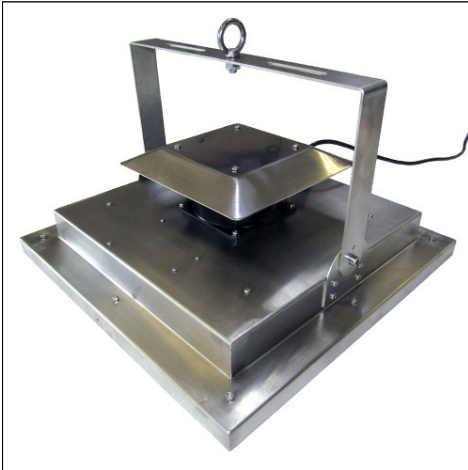

## CANOPUS SERIES 480W LED High Bay Flood Light

The 480W LED High Bay is a direct replacement for 1000W Metal Halide, Sodium and MBFU Mercury Vapour fittings to reduce energy and save money.

The 480W LED High Bay has an intelligent built in cooling fan (fast for high temperatures, slow for cool temperatures).

### Features

- **Stainless Steel Housing.**
- **LED Bead Design to Increase Lumen Output.**
- **7W Cooling Fan to Reduce the LED Operating Temperature to Increase their Longevity.**
- **2mm Thick Aluminium PCB to Dissipate the Heat from the LEDs.**
- **Built in Temperature Transducer to Protect the LEDs in Case of Fan Failure.**
- **Quick and Easy to Install.**
- **Waterproof Rating IP65.**

## Product Code

Canopus Series - 480W LED High Bay

Product Code: IV/LED/CS/HB/480W