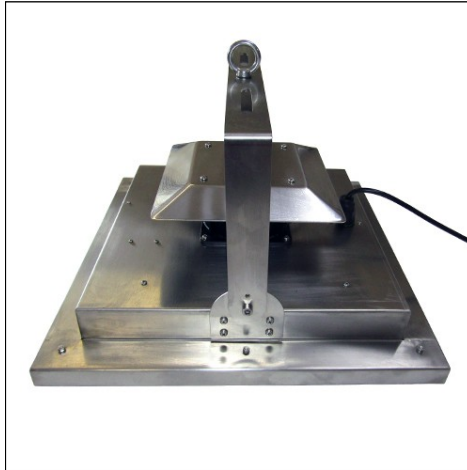

## CANOPUS SERIES 480W LED High Bay Flood Light

The 480W LED High Bay is a direct replacement for 1000W Metal Halide, Sodium and MBFU Mercury Vapour fittings to reduce energy and save money.

The 480W LED High Bay has an intelligent built in cooling fan (fast for high temperatures, slow for cool temperatures).

### Features

- **Stainless Steel Housing.**
- **LED Bead Design to Increase Lumen Output.**
- **7W Cooling Fan to Reduce the LED Operating Temperature to Increase their Longevity.**
- **2mm Thick Aluminium PCB to Dissipate the Heat from the LEDs.**
- **Built in Temperature Transducer to Protect the LEDs in Case of Fan Failure.**
- **Quick and Easy to Install.**
- **Waterproof Rating IP65.**