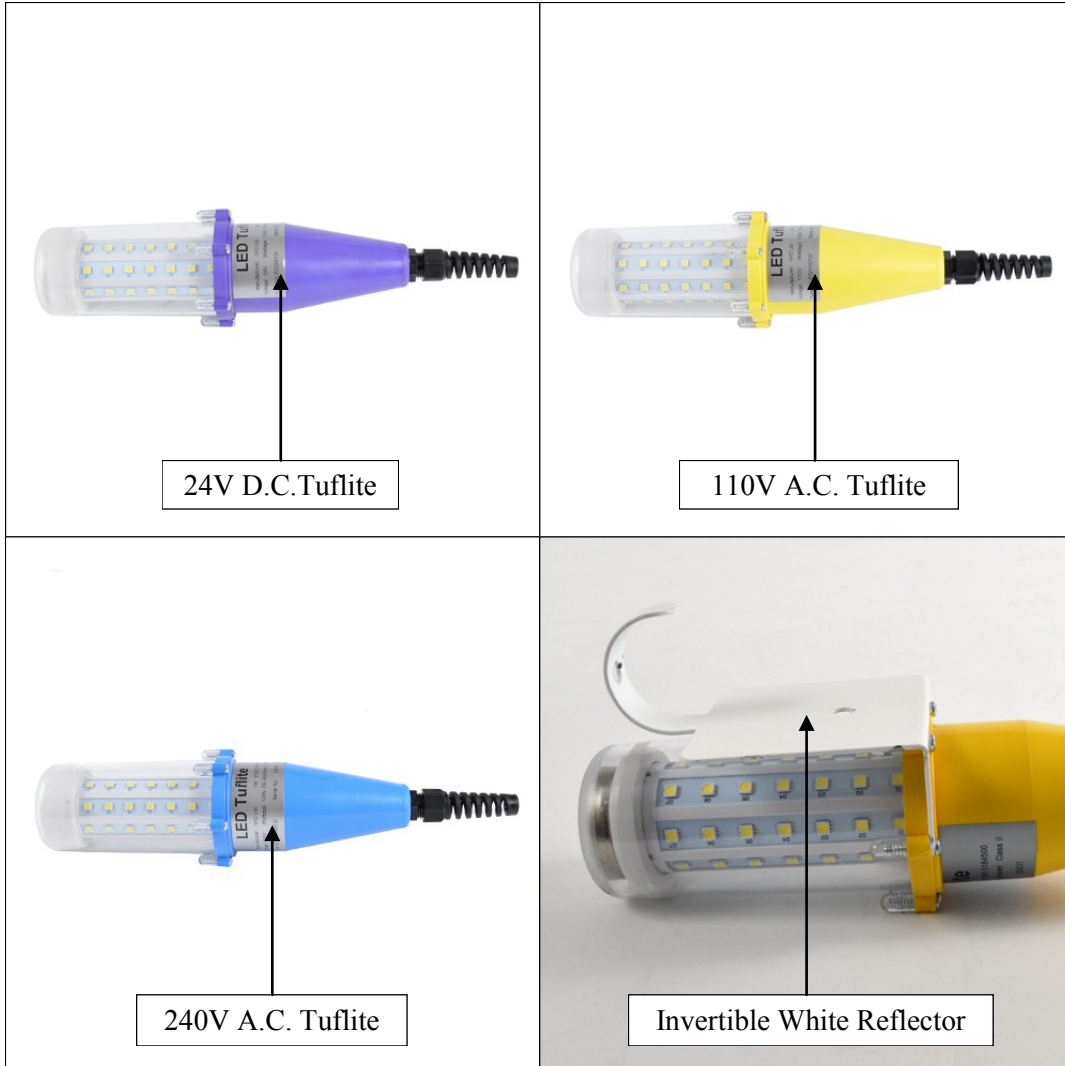

TUFLITE SERIES LED Hand Lamp

- **Compact**
- **Energy Efficient**
- **Robust**
- **Double Insulated**
- **Light Weight**
- **Waterproof**
- **Cables to Suit Installation**

Cable Type:

- Arctic Grade.
- SY.
- HO7.

(Please specify cable type and cable length).

Technical Information with Tuflite

Materials	Nylon & Polycarbonate	
Voltage Range	24v D.C. 110v A.C. 240v A.C	
LED Type	2835 Bead	
Power Factor	PF ≥ 0.9	
Current Change Range	3%	
Weight	1kg	
Size	270mm x 80mm	
Colour Temperature Range	6000K	
Colour	Cool White	
LED CRI	83.5	
IP Rating	65	
Operating Temperature Range	-20C to +55C	
Insulation	Class 2	
Life Expectancy	32,000 Hours	

4 Row Corn Light

Wattage	6w	
Lumens Per Watt	115 LM/W	
24Volt 4 Row Tuflite	Product Code	IV/LED/TL/4R/24V/6W
24Volt 4 Row Tuflite with Neodymium Magnet	Product Code	IV/LED/TL/4R/24V/6W/NM
24Volt 4 Row Tuflite with White Reflector	Product Code	IV/LED/TL/4R/24V/6W/WR
24Volt 4 Row Tuflite with Neodymium Magnet & White Reflector	Product Code	IV/LED/TL/4R/24V/6W/NM/WR
110Volt 4 Row Tuflite	Product Code	IV/LED/TL/4R/110V/6W
110Volt 4 Row Tuflite with Neodymium Magnet	Product Code	IV/LED/TL/4R/110V/6W/NM
110Volt 4 Row Tuflite with White Reflector	Product Code	IV/LED/TL/4R/110V/6W/WR
110Volt 4 Row Tuflite with Neodymium Magnet & White Reflector	Product Code	IV/LED/TL/4R/110V/6W/NM/WR
240Volt 4 Row Tuflite	Product Code	IV/LED/TL/4R/240V/6W
240Volt 4 Row Tuflite with Neodymium Magnet	Product Code	IV/LED/TL/4R/240V/6W/NM
240Volt 4 Row Tuflite with White Reflector	Product Code	IV/LED/TL/4R/240V/6W/WR
240Volt 4 Row Tuflite with Neodymium Magnet & White Reflector	Product Code	IV/LED/TL/4R/240V/6W/NM/WR