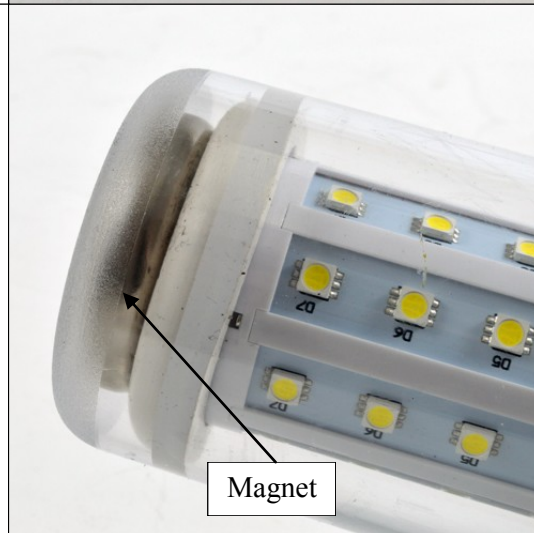

TUFLITE SERIES LED Hand Lamp

- **Compact**
- **Energy Efficient**
- **Robust**
- **Double Insulated**
- **Light Weight**
- **Waterproof**
- **Cables to Suit Installation**

Cable Type:

- Arctic Grade.
- SY.
- HO7.

(Please specify cable type and cable length).

Technical Information with Tuflite

Materials	Nylon & Polycarbonate	
Voltage Range	24v D.C. 110v A.C. 240v A.C	
LED Type	2835 Bead	
Power Factor	PF ≥ 0.9	
Current Change Range	3%	
Weight	1kg	
Size	270mm x 80mm	
Colour Temperature Range	6000K	
Colour	Cool White	
LED CRI	83.5	
IP Rating	65	
Operating Temperature Range	-20C to +55C	
Insulation	Class 2	
Life Expectancy	32,000 Hours	

4 Row Corn Light

Wattage	6w	
Lumens Per Watt	115 LM/W	
24Volt 4 Row Tuflite	Product Code	IV/LED/TL/4R/24V/6W
24Volt 4 Row Tuflite with Neodymium Magnet	Product Code	IV/LED/TL/4R/24V/6W/NM
24Volt 4 Row Tuflite with White Reflector	Product Code	IV/LED/TL/4R/24V/6W/WR
24Volt 4 Row Tuflite with Neodymium Magnet & White Reflector	Product Code	IV/LED/TL/4R/24V/6W/NM/WR
110Volt 4 Row Tuflite	Product Code	IV/LED/TL/4R/110V/6W
110Volt 4 Row Tuflite with Neodymium Magnet	Product Code	IV/LED/TL/4R/110V/6W/NM
110Volt 4 Row Tuflite with White Reflector	Product Code	IV/LED/TL/4R/110V/6W/WR
110Volt 4 Row Tuflite with Neodymium Magnet & White Reflector	Product Code	IV/LED/TL/4R/110V/6W/NM/WR
240Volt 4 Row Tuflite	Product Code	IV/LED/TL/4R/240V/6W
240Volt 4 Row Tuflite with Neodymium Magnet	Product Code	IV/LED/TL/4R/240V/6W/NM
240Volt 4 Row Tuflite with White Reflector	Product Code	IV/LED/TL/4R/240V/6W/WR
240Volt 4 Row Tuflite with Neodymium Magnet & White Reflector	Product Code	IV/LED/TL/4R/240V/6W/NM/WR