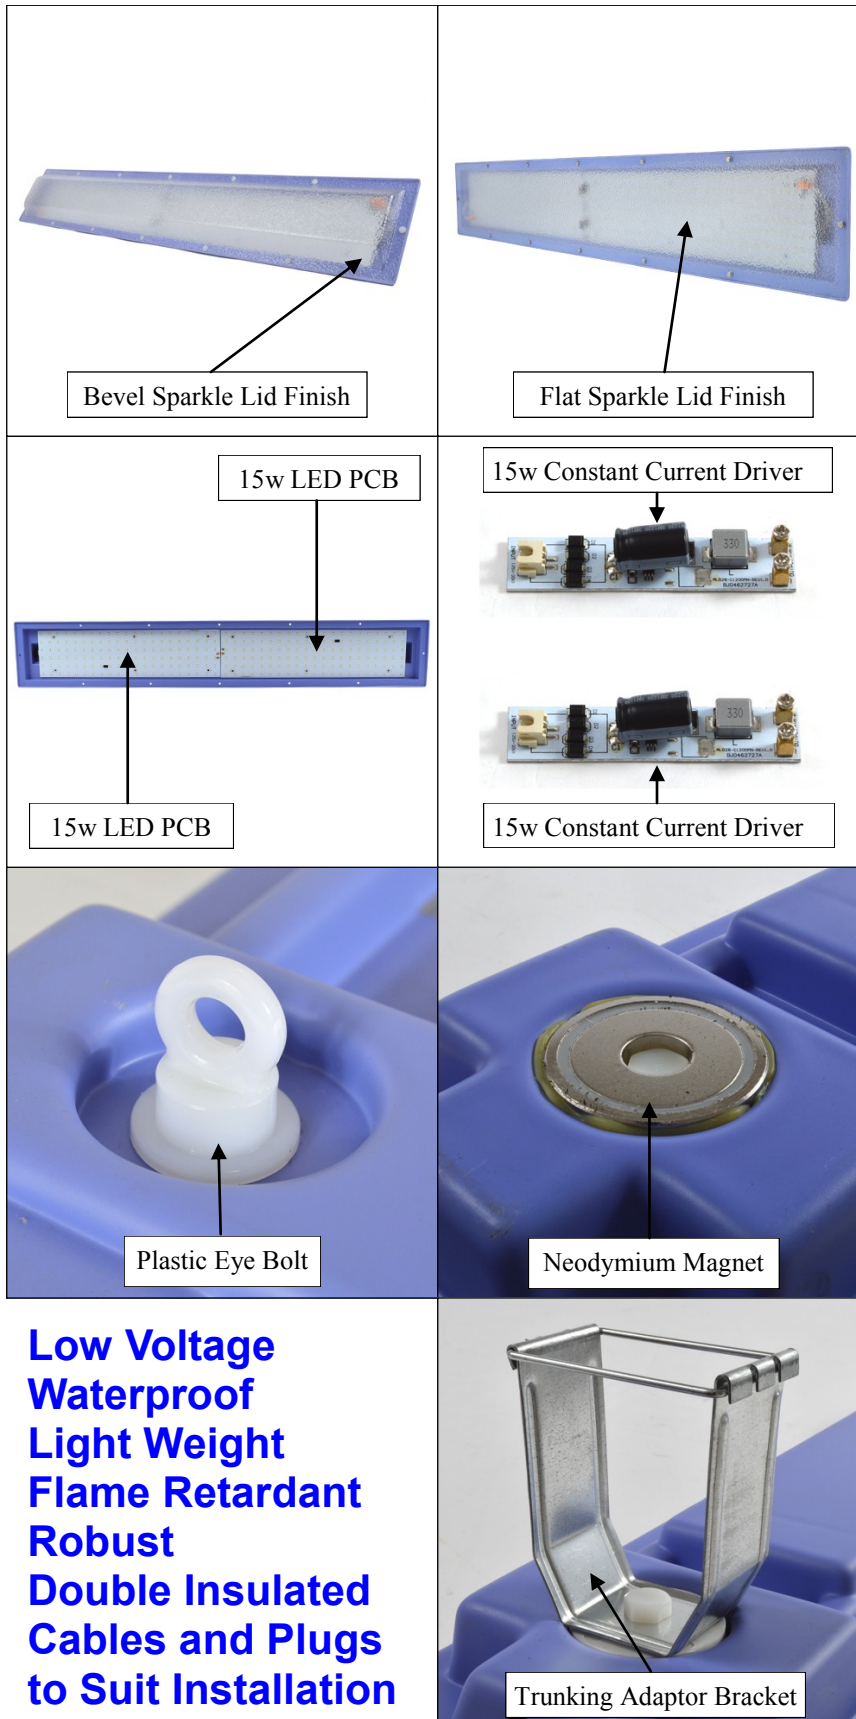

STARLIGHT HEAVY DUTY SERIES

'4ft' 30Watt 110-240Volt A.C. Light Unit

- Low Voltage
- Waterproof
- Light Weight
- Flame Retardant
- Robust
- Double Insulated
- Cables and Plugs to Suit Installation

Technical Information with Bevel Sparkle Lid Finish		
Materials	ABS & Polycarbonate	
Wattage	30w	
LED PCB	2 x 126 x 0.05w	
Constant Current Driver	1.25mA	
Lumens Per Watt	115	
Weight	1.5kg	
Size	1140mm x 190mm x 75mm	
Input Voltage	110-240V AC	
Colour Temperature Range	6000K	
Colour	Cool White	
IP Rating	65	
Operating Temperature Range	-20C to +55C	
LED Voltage	24Volts DC	
Insulation	Class 2	
Diffuser	Bevel Sparkle Lid Finish	
Suspension Fixing with Plastic Eye Bolts	Product Code	IV/LED/4FT/B/PEB/30/110/240
Suspension Fixing with Neodymium Magnets	Product Code	IV/LED/4FT/B/NM/30/110/240
Suspension Fixing with Trunking Adaptor Bracket	Product Code	IV/LED/4FT/B/TAB/30/110/240

Technical Information with Flat Sparkle Lid Finish		
Materials	ABS & Polycarbonate	
Wattage	30w	
LED PCB	2 x 126 x 0.05w	
Constant Current Driver	1.25mA	
Lumens Per Watt	115	
Weight	1.5kg	
Size	1140mm x 190mm x 50mm	
Input Voltage	110-240V AC	
Colour Temperature Range	6000K	
Colour	Cool White	
IP Rating	65	
Operating Temperature Range	-20C to +55C	
LED Voltage	24Volts DC	
Insulation	Class 2	
Diffuser	Flat Sparkle Lid Finish	
Suspension Fixing with Plastic Eye Bolts	Product Code	IV/LED/4FT/F/PEB/30/110/240
Suspension Fixing with Neodymium Magnets	Product Code	IV/LED/4FT/F/NM/30/110/240
Suspension Fixing with Trunking Adaptor Bracket	Product Code	IV/LED/4FT/F/TAB/30/110/240