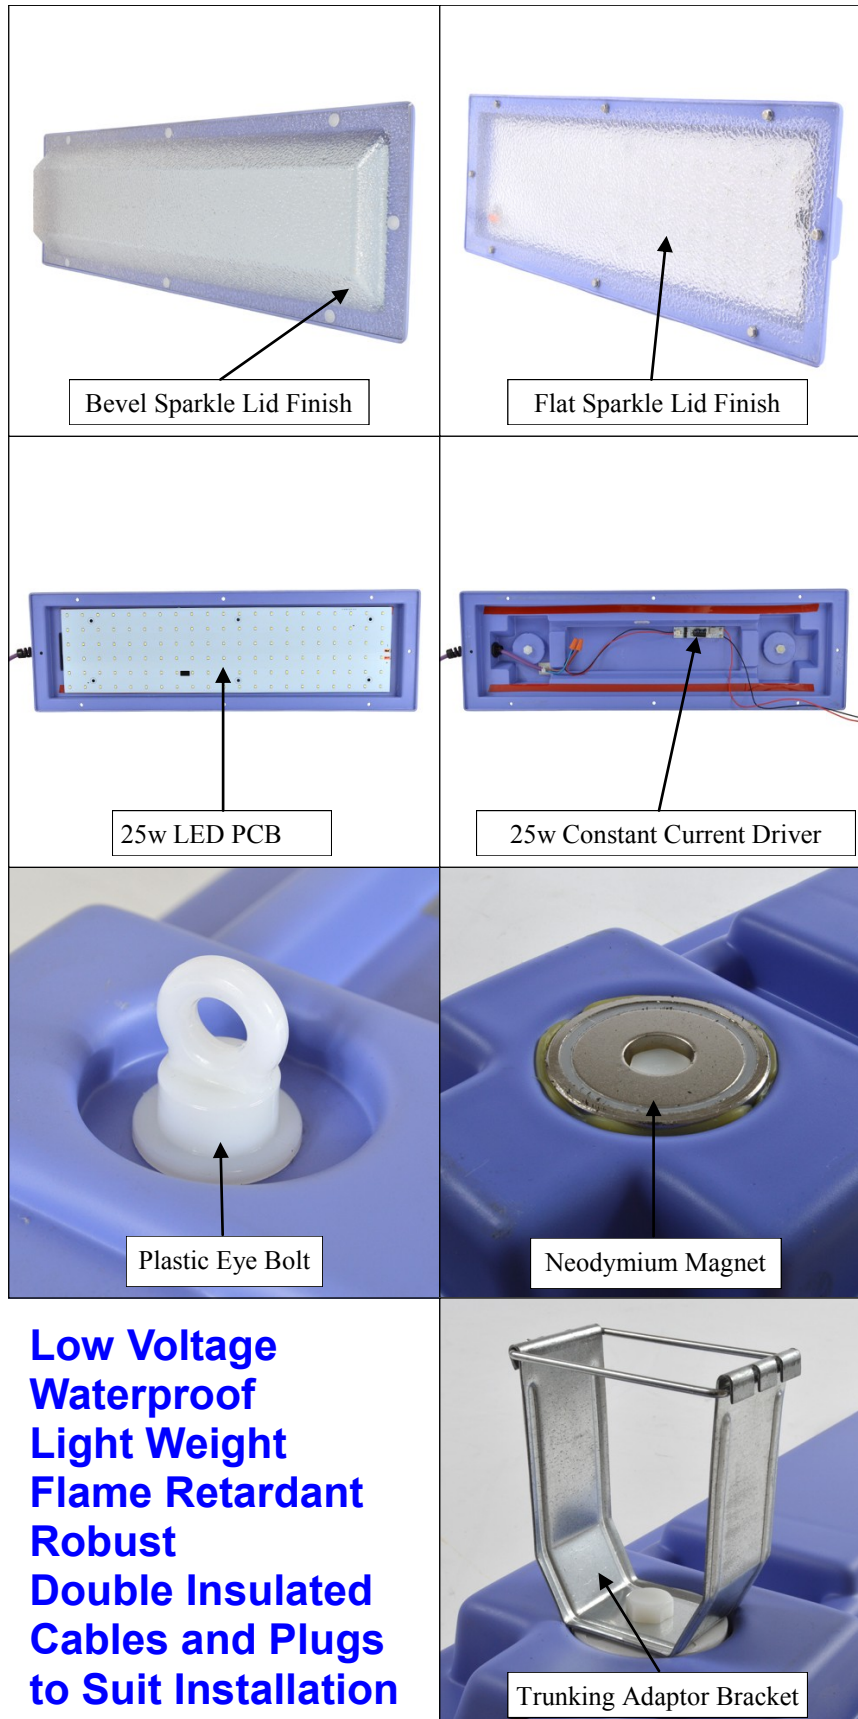

STARLIGHT HEAVY DUTY SERIES

'2ft' 25Watt 110-240Volt A.C. Light Unit

Technical Information with Bevel Sparkle Lid Finish

Materials	ABS & Polycarbonate	
Wattage	25w	
LED PCB	126 x 0.05w	
Constant Current Driver	1.04mA	
Lumens Per Watt	115	
Weight	1kg	
Size	600mm x 190mm x 75mm	
Input Voltage	110-240V AC	
Colour Temperature Range	6000K	
Colour	Cool White	
IP Rating	65	
Operating Temperature Range	-20C to +55C	
LED Voltage	24Volts DC	
Insulation	Class 2	
Diffuser	Bevel Sparkle Lid Finish	
Suspension Fixing with Plastic Eye Bolts	Product Code	IV/LED/2FT/B/PEB/25/110/240
Suspension Fixing with Neodymium Magnets	Product Code	IV/LED/2FT/B/NM/25/110/240
Suspension Fixing with Trunking Adaptor Bracket	Product Code	IV/LED/2FT/B/TAB/25/110/240

Technical Information with Flat Sparkle Lid Finish

Materials	ABS & Polycarbonate	
Wattage	25w	
LED PCB	126 x 0.05w	
Constant Current Driver	1.04mA	
Lumens Per Watt	115	
Weight	1kg	
Size	600mm x 190mm x 50mm	
Input Voltage	110-240V AC	
Colour Temperature Range	6000K	
Colour	Cool White	
IP Rating	65	
Operating Temperature Range	-20C to +55C	
LED Voltage	24Volts DC	
Insulation	Class 2	
Diffuser	Flat Sparkle Lid Finish	
Suspension Fixing with Plastic Eye Bolts	Product Code	IV/LED/2FT/F/PEB/25/110/240
Suspension Fixing with Neodymium Magnets	Product Code	IV/LED/2FT/F/NM/25/110/240
Suspension Fixing with Trunking Adaptor Bracket	Product Code	IV/LED/2FT/F/TAB/25/110/240