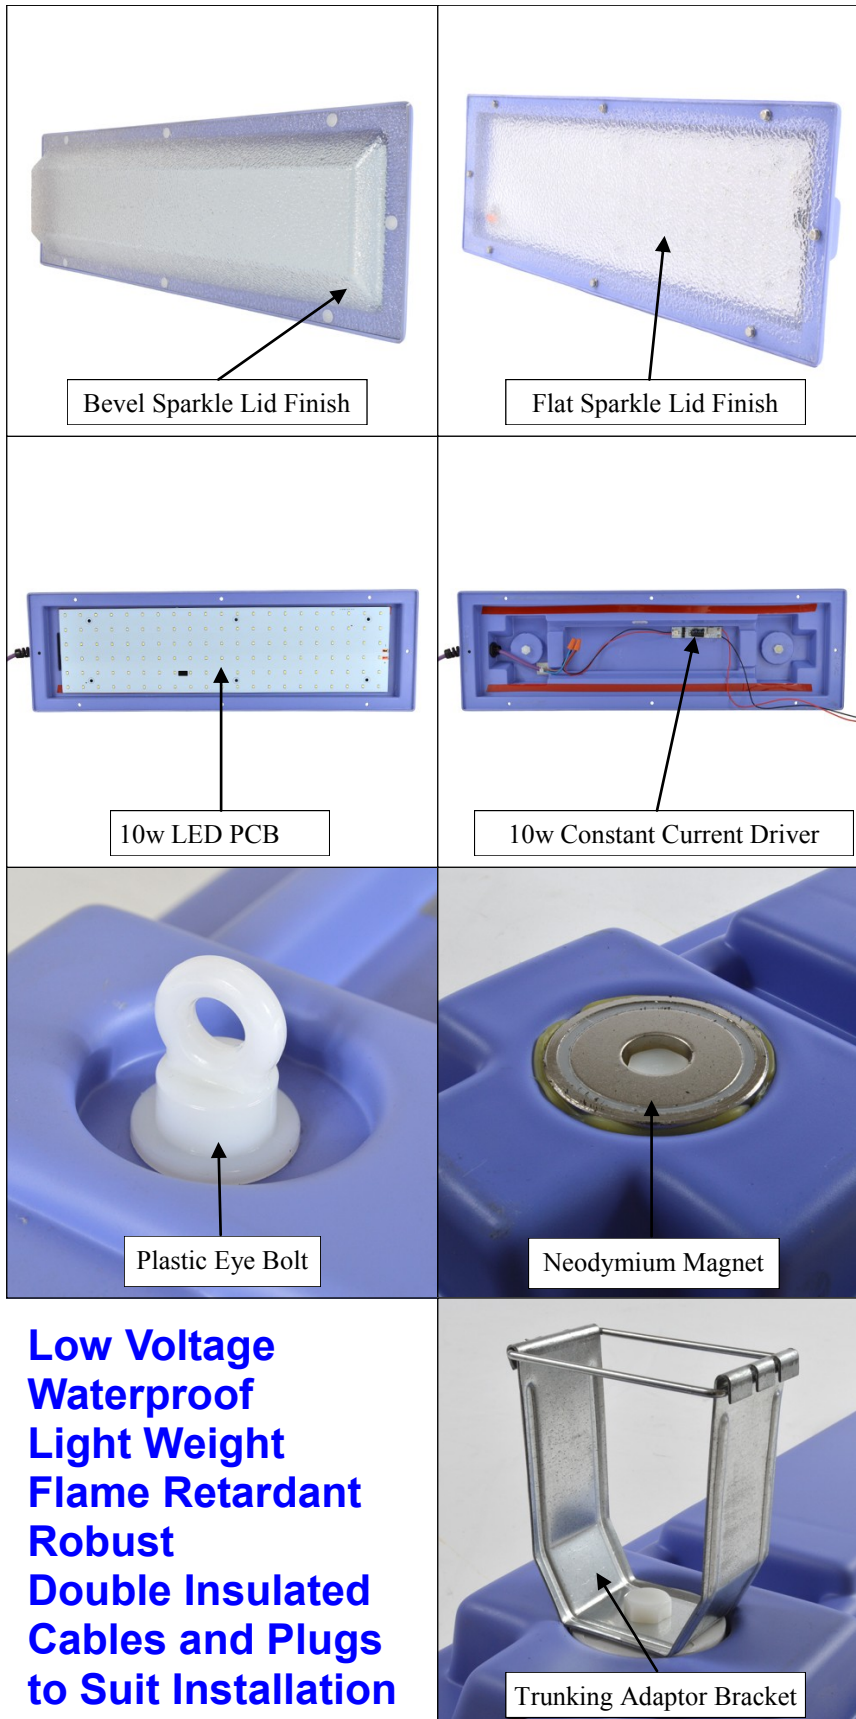

## STARLIGHT HEAVY DUTY SERIES

### '2ft' 10Watt 110-240Volt A.C. Light Unit

### Technical Information with Bevel Sparkle Lid Finish

Materials	ABS & Polycarbonate	
Wattage	10w	
LED PCB	126 x 0.05w	
Constant Current Driver	42mA	
Lumens Per Watt	115	
Weight	1kg	
Size	600mm x 190mm x 75mm	
Input Voltage	110-240V AC	
Colour Temperature Range	6000K	
Colour	Cool White	
IP Rating	65	
Operating Temperature Range	-20C to +55C	
LED Voltage	24Volts DC	
Insulation	Class 2	
Diffuser	Bevel Sparkle Lid Finish	
Suspension Fixing with Plastic Eye Bolts	Product Code	IV/LED/2FT/B/PEB/10/110/240
Suspension Fixing with Neodymium Magnets	Product Code	IV/LED/2FT/B/NM/10/110/240
Suspension Fixing with Trunking Adaptor Bracket	Product Code	IV/LED/2FT/B/TAB/10/110/240

### Technical Information with Flat Sparkle Lid Finish

Materials	ABS & Polycarbonate	
Wattage	10w	
LED PCB	126 x 0.05w	
Constant Current Driver	42mA	
Lumens Per Watt	115	
Weight	1kg	
Size	600mm x 190mm x 50mm	
Input Voltage	110-240V AC	
Colour Temperature Range	6000K	
Colour	Cool White	
IP Rating	65	
Operating Temperature Range	-20C to +55C	
LED Voltage	24Volts DC	
Insulation	Class 2	
Diffuser	Flat Sparkle Lid Finish	
Suspension Fixing with Plastic Eye Bolts	Product Code	IV/LED/2FT/F/PEB/10/110/240
Suspension Fixing with Neodymium Magnets	Product Code	IV/LED/2FT/F/NM/10/110/240
Suspension Fixing with Trunking Adaptor Bracket	Product Code	IV/LED/2FT/F/TAB/10/110/240