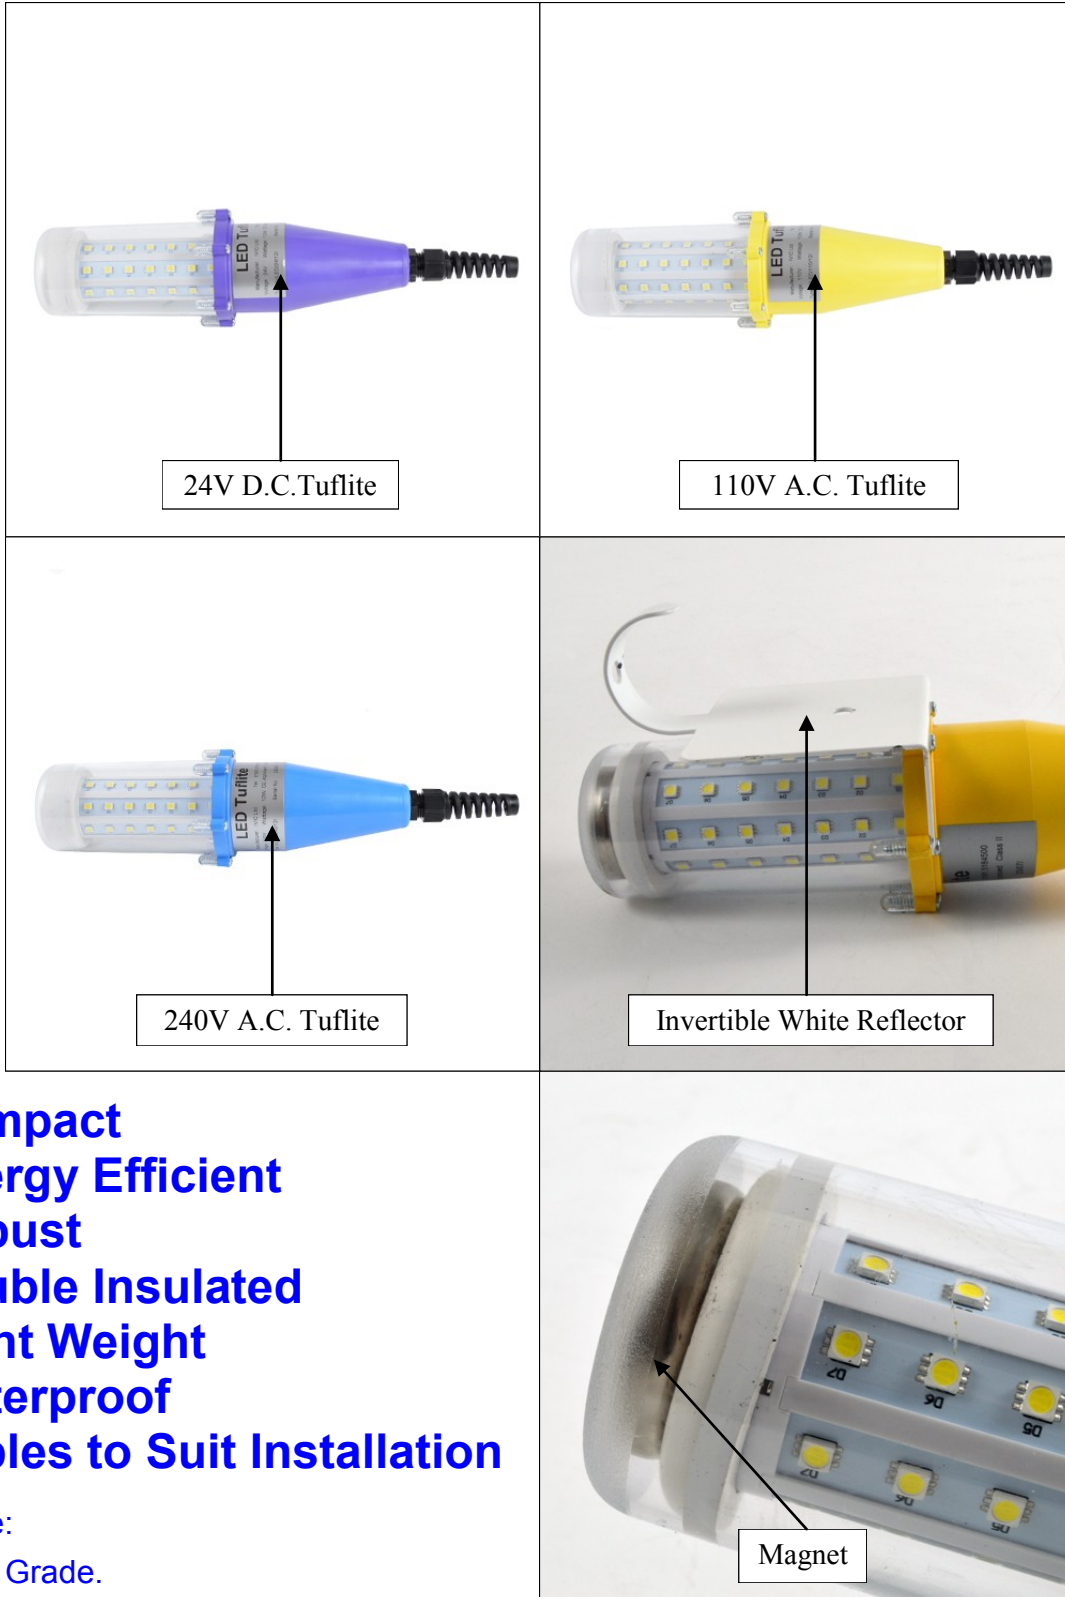

TUFLITE SERIES LED Hand Lamp

- **Compact**
- **Energy Efficient**
- **Robust**
- **Double Insulated**
- **Light Weight**
- **Waterproof**
- **Cables to Suit Installation**

Cable Type:

- Arctic Grade.
- SY.
- HO7.

(Please specify cable type and cable length).

Technical Information with Tuflite

Materials	Nylon & Polycarbonate	
Voltage Range	24v D.C. 110v A.C. 240v A.C	
LED Type	2835 Bead	
Power Factor	PF ≥ 0.9	
Current Change Range	3%	
Weight	1kg	
Size	270mm x 80mm	
Colour Temperature Range	6000K	
Colour	Cool White	
LED CRI	83.5	
IP Rating	65	
Operating Temperature Range	-20C to +55C	
Insulation	Class 2	
Life Expectancy	32,000 Hours	

4 Row Corn Light

Wattage	4.5w	
Lumens Per Watt	115 LM/W	
24Volt 4 Row Tuflite	Product Code	IV/LED/TL/4R/24V/4.5W
24Volt 4 Row Tuflite with Neodymium Magnet	Product Code	IV/LED/TL/4R/24V/4.5W/NM
24Volt 4 Row Tuflite with White Reflector	Product Code	IV/LED/TL/4R/24V/4.5W/WR
24Volt 4 Row Tuflite with Neodymium Magnet & White Reflector	Product Code	IV/LED/TL/4R/24V/4.5W/NM/WR
110Volt 4 Row Tuflite	Product Code	IV/LED/TL/4R/110V/4.5W
110Volt 4 Row Tuflite with Neodymium Magnet	Product Code	IV/LED/TL/4R/110V/4.5W/NM
110Volt 4 Row Tuflite with White Reflector	Product Code	IV/LED/TL/4R/110V/4.5W/WR
110Volt 4 Row Tuflite with Neodymium Magnet & White Reflector	Product Code	IV/LED/TL/4R/110V/4.5W/NM/WR
240Volt 4 Row Tuflite	Product Code	IV/LED/TL/4R/240V/4.5W
240Volt 4 Row Tuflite with Neodymium Magnet	Product Code	IV/LED/TL/4R/240V/4.5W/NM
240Volt 4 Row Tuflite with White Reflector	Product Code	IV/LED/TL/4R/240V/4.5W/WR
240Volt 4 Row Tuflite with Neodymium Magnet & White Reflector	Product Code	IV/LED/TL/4R/240V/4.5W/NM/WR